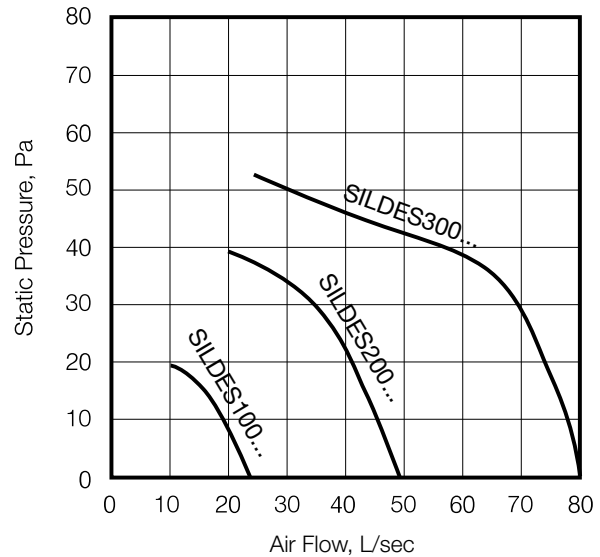

ACCESSORIES

- External Grilles.
- Flexible Duct - Fire Rated AS/NZS 4254.
- Wall Tubes.
- Fan Controllers.

MODEL NO.	DUCT SIZE	A □	B	C Ø	D	E	F
SILDES100..	100	188	130	99	85	79	45
SILDES200..	125	210	145	116	89	80	56
SILDES300..	150	247	179	146	112	95	67

All dimensions in mm