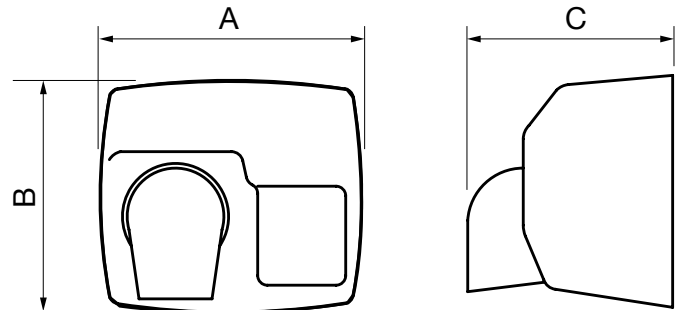

- Available in white epoxy paint or brushed chrome finish.
- Automatic infrared on/off activation.
- 360° nozzle rotation to provide face or hand drying.
- Drying cycle of approximately 15 seconds.
- Self-resetting thermal overload protection.
- Automatic cut-off after 60 seconds of continuous use.
- 220-240V, single-phase, 50Hz.

MODEL NO.	STYLE	A	B	C
HHD2500RB	Brushed Chrome	270	240	212
HHD2500RW	White	270	240	212

All dimensions in mm

MODEL NO.	M ³ /HR	L/SEC	FAN SPEED, RPM	AVG. dB(A) @1M	WEIGHT KG
HHD2500RB	270	75	8300	74	6.3
HHD2500RW	270	75	8300	74	6.3