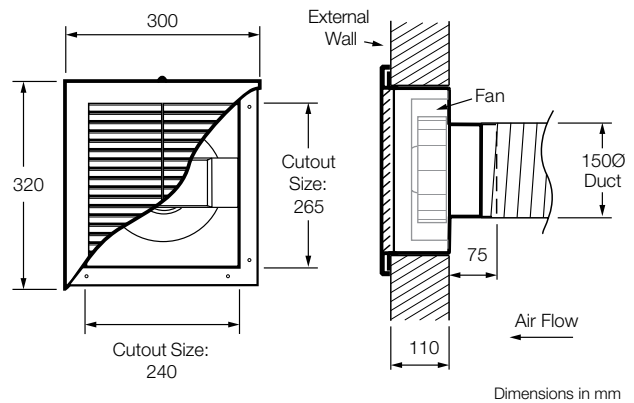

MODEL NO.	SPEED	M³/HR†	L/SEC†	FAN SPEED RPM	AVG. dB(A) @ 3M	WATTS	VOLTS
EIE150	Low	295	82	1273	31	50	240
	Medium*	425	118	1939	44	60	240
	High	558	155	2418	49	75	240

† Air flow without duct and fittings * Fan supplied pre-wired in medium speed

See page 111 for performance curves.